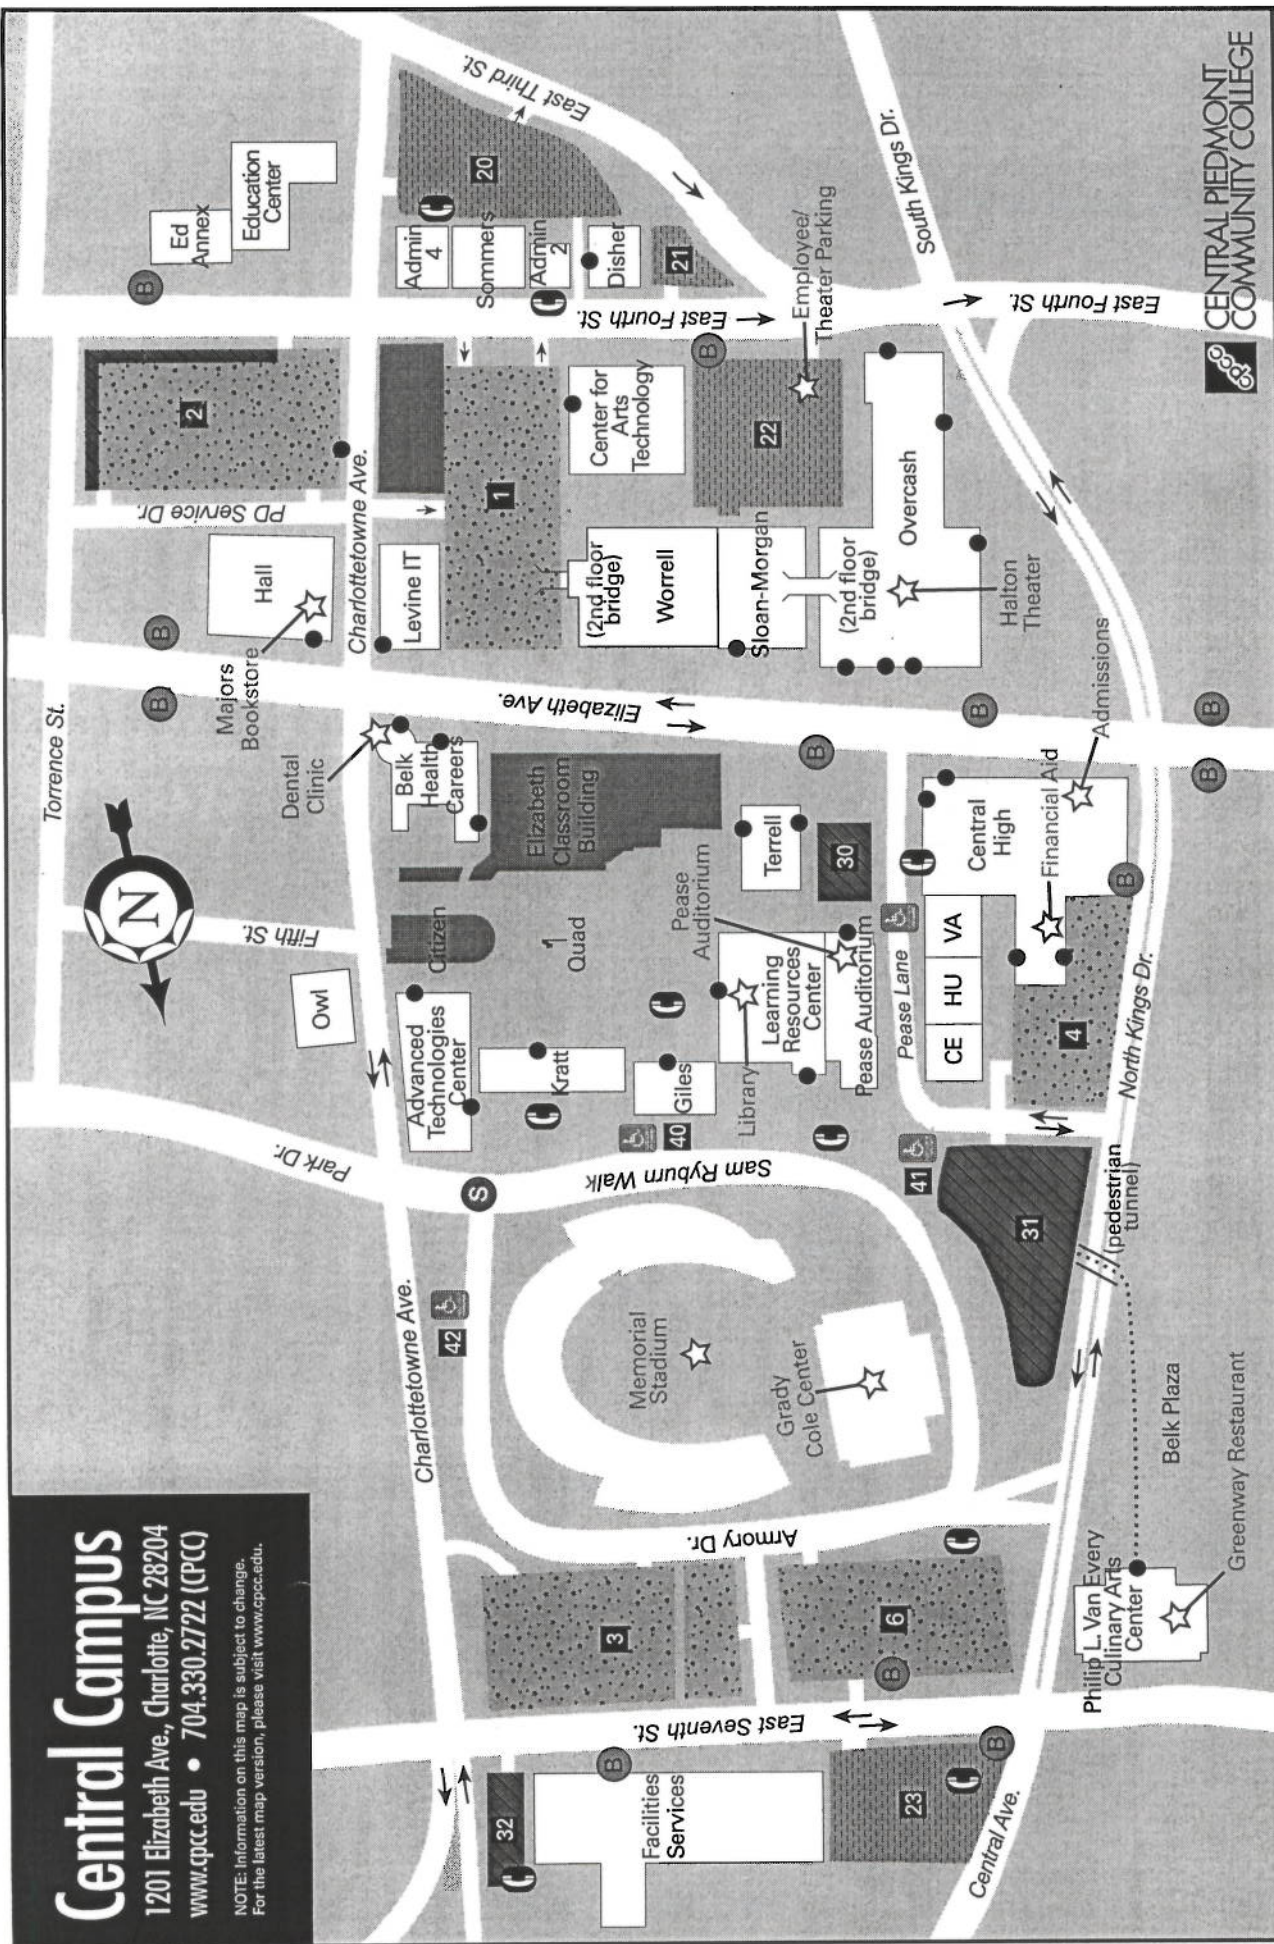

Central Campus

1201 Elizabeth Ave., Charlotte, NC 28204
www.cpcc.edu • 704.330.2722 (CPCC)

NOTE: Information on this map is subject to change.
For the latest map version, please visit www.cpcc.edu.

LEGEND

- Bus Stop
- Special Transportation Services Stop
- Security Emergency Phone
- Handicapped-Accessible Building Entrance
- Points of Interest
- Student Parking (1, 2, 3, 4, 6)
- Employee Parking (20, 21, 22, 23)
- Visitor Parking (30, 31, 32)
- Construction
- Additional Handicapped Parking (40, 41, 42)
- All parking areas include handicapped parking.
- Pedestrian Path